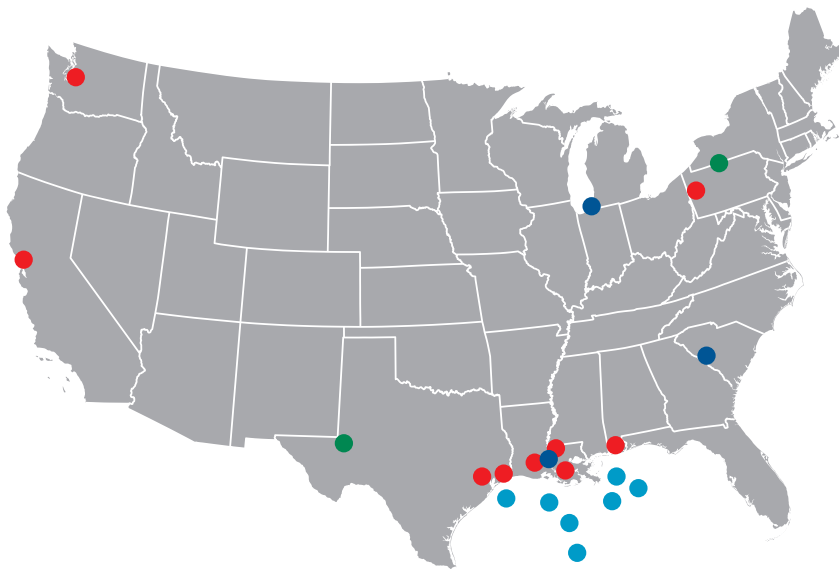

OPERATIONS AND MAINTENANCE Projects and Locations

Career opportunities may be available at various US locations. To check job availability, please visit www.shell.us/careers/operations-and-maintenance.

MAIN HIRING LOCATIONS

- Refineries/Chemicals/Catalyst Manufacturing
- Exploration & Production Onshore
- Exploration & Production Offshore
- Criterion Sites/Projects and Technology